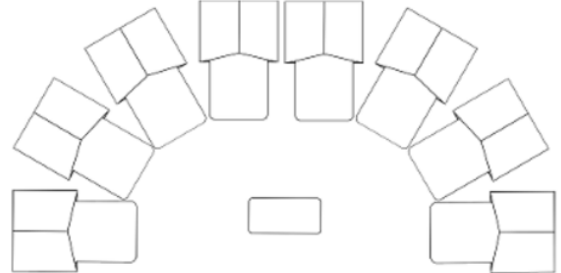

## Before you book

We recommend you measure your space. Each bed is 52"x 72". The activity table is 4' x 2'. To help, we have provided a few example layouts for 4 and 8 beds. If you have questions, please feel free to call or text.

10' x 35'

14' x 20'

14' x 20'

30' x 15'

15' x 15'

14' x 12'

10' x 18'

9' x 18'