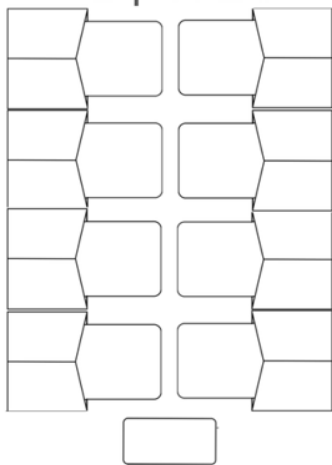

## Before you book

We recommend you measure your space. Each bed is 52"x 72". The activity table is 4' x 2'. To help, we have provided a few example layouts for 4 and 8 beds. If you have questions, please feel free to call or text.

10' x 35'

14' x 20'

14' x 20'

30' x 15'

15' x 15'

14' x 12'

10' x 18'

9' x 18'