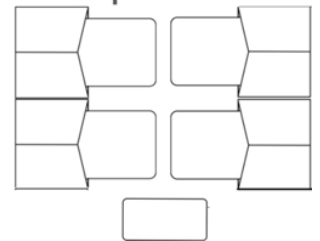

## Before you book

We recommend you measure your space. Each bed is 52"x 72". The activity table is 4' x 2'. To help, we have provided a few example layouts for 4 and 8 beds. If you have questions, please feel free to call or text.

10' x 35'

14' x 20'

14' x 20'

30' x 15'

15' x 15'

14' x 12'

10' x 18'

9' x 18'